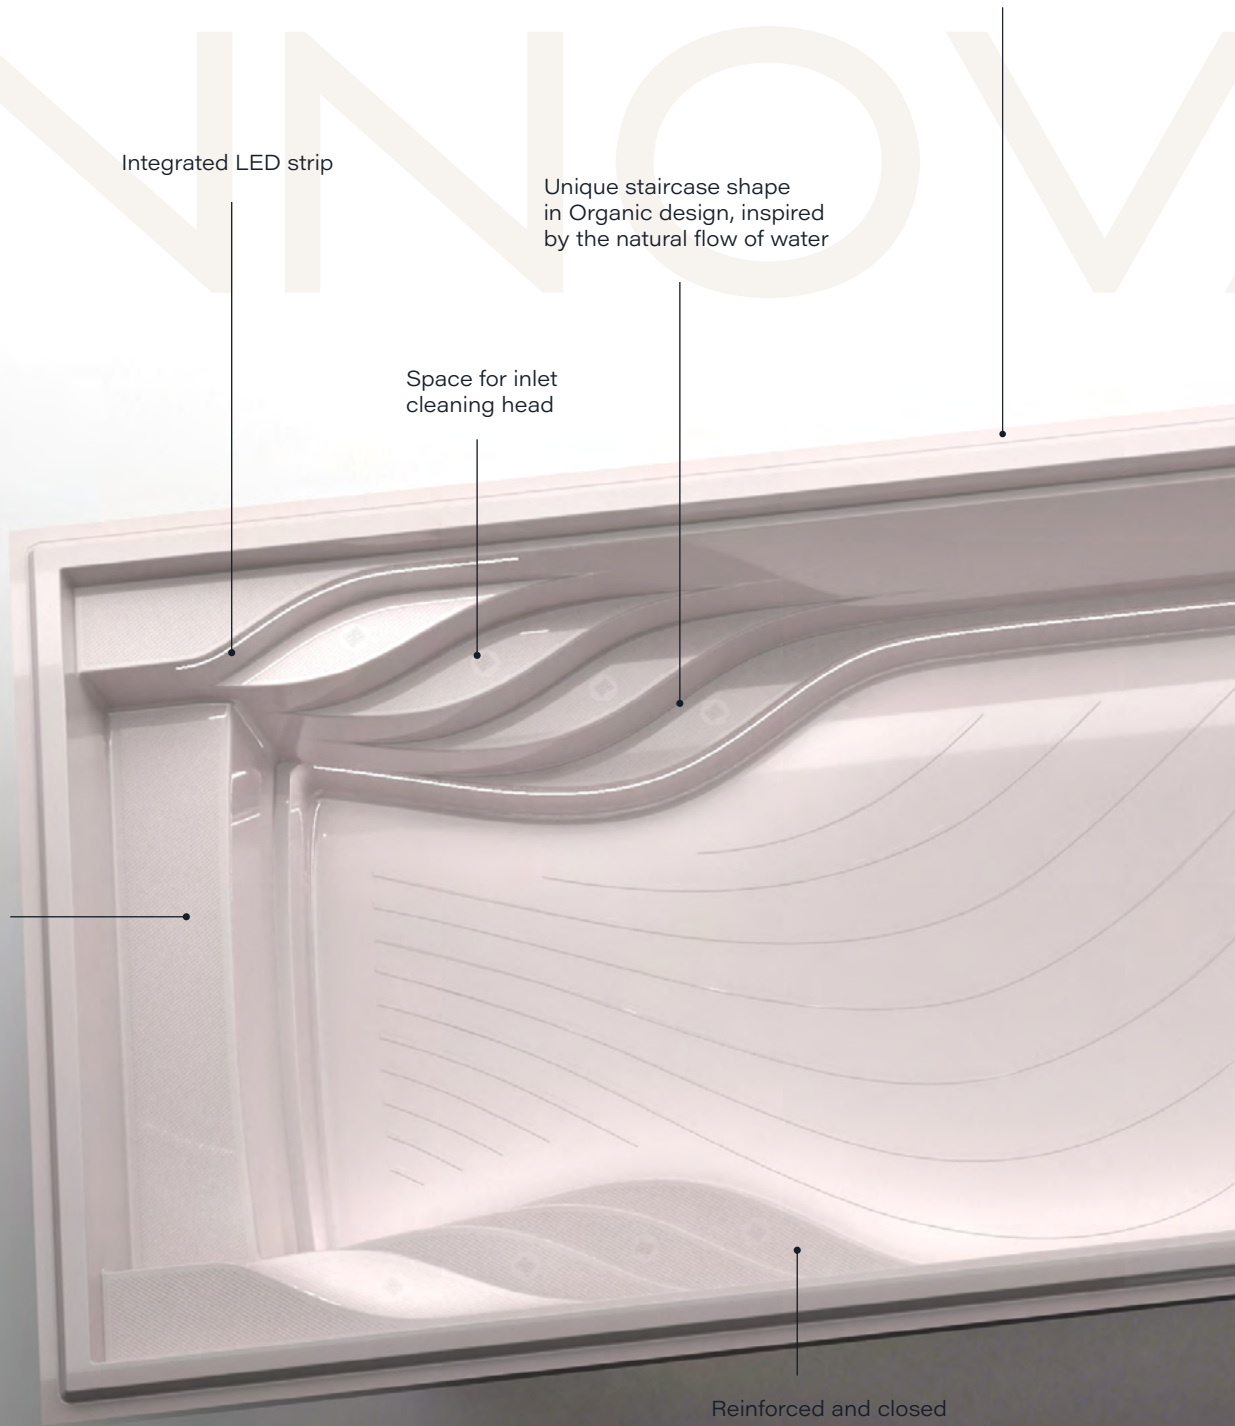

INNOVATION

Step for safety leading of the integrated rollo cover

Integrated LED strip

Unique staircase shape in Organic design, inspired by the natural flow of water

Space for inlet cleaning head

Relax bench

Reinforced and closed pool edge

INNOVATION

Integrated LED strip

High-flow integrated skimmer with overflow and automatic water intake

Integrated rolo cover, protected by panels in organic design

Pultruded beam for tile installation, corrosion-resistant