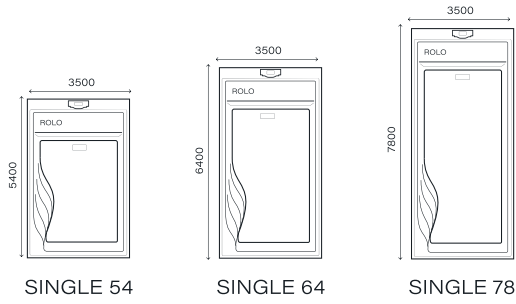

built it right.

POOL PORTFOLIO

WITH INTEGRATED ROLLO COVER

SINGLE 54

SINGLE 64

SINGLE 78

DOUBLE 75

DOUBLE 88