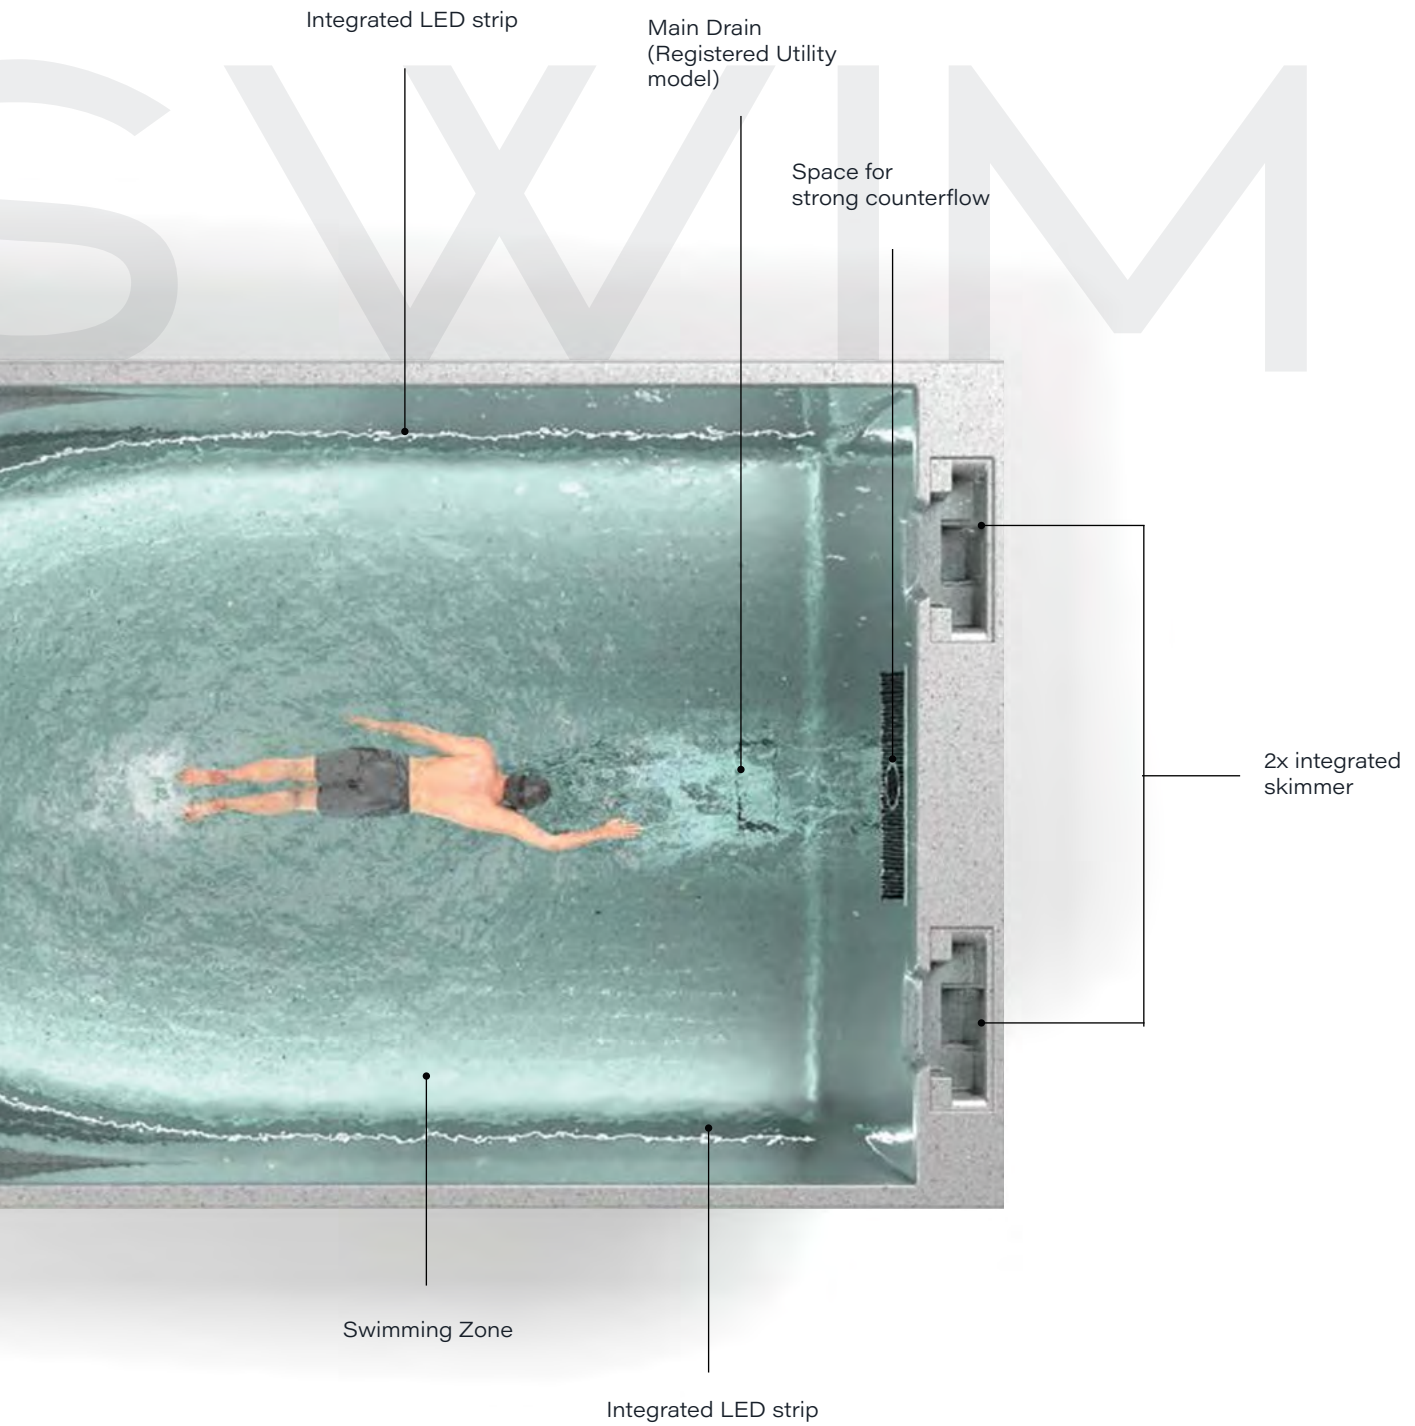

® OFFICIALLY REGISTERED DESIGN