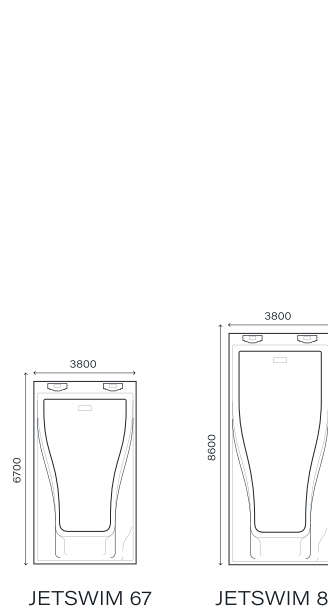

SINGLE 64

SINGLE 78

DOUBLE 75

DOUBLE 88

DOUBLE 108*

SUNLOUNGE 75

SUNLOUNGE 85

JETSWIM 67

JETSWIM 86

* The Double 108 model is the only one with an extension for a roller cover included in the mold. Therefore, it is important to account for this extension even if the pool will not have a roller cover installed.