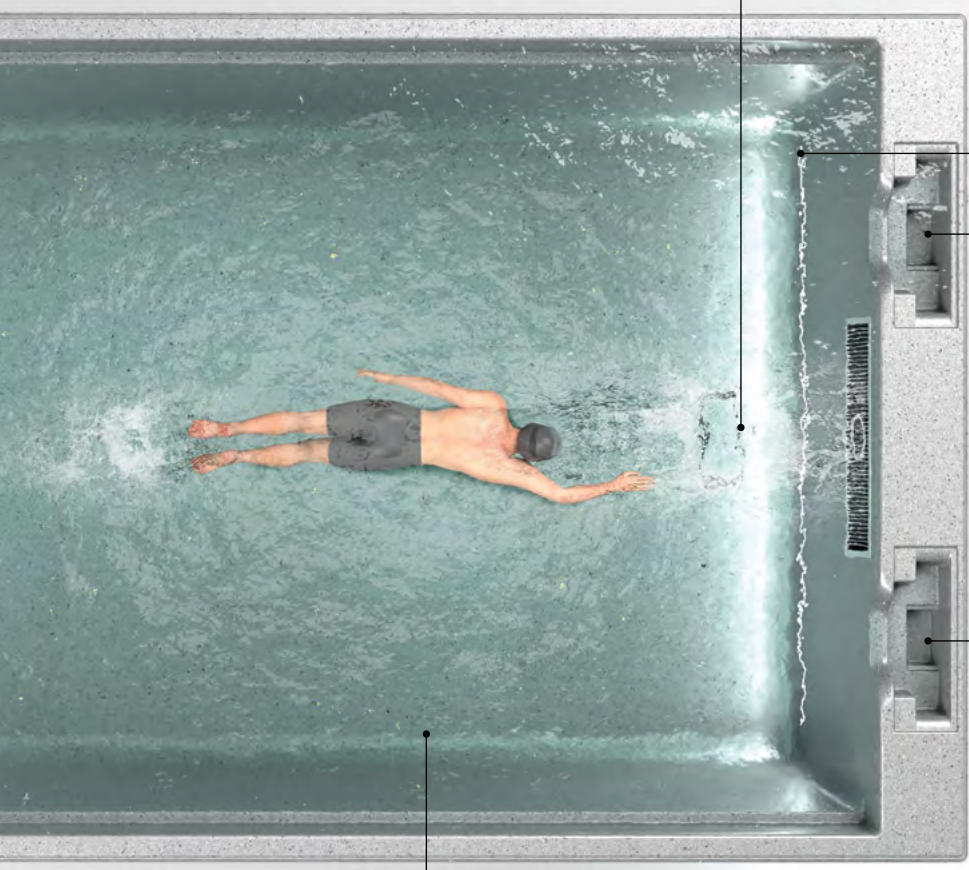

DUNNIGE

Main Drain
(Registered Utility
model)

Integrated
LED strip

2x integrated
skimmer

Swimming Zone

® OFFICIALLY REGISTERED DESIGN