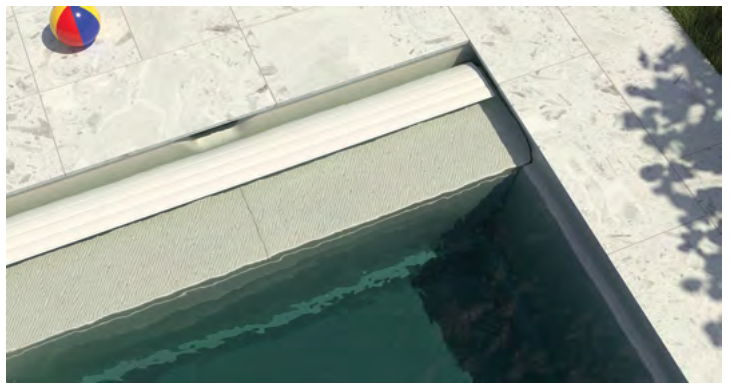

Alternative: without a hydrostatic valve

2-in-1 solution
drain
+ hydrostatic
valve

Clean aesthetics
flush with the
pool floor, no
visible covers

Safe
protects against
hydrostatic
damage

Stability
even with
a robotic
vacuum
cleaner

Efficient
allows smooth
and controlled
water drainage

Maintenance free
does not
require addi-
tional service
interventions

INTEGRATED SLATTED ROLLO COVER

Cover protection that takes no space.

Our integrated slatted cover is designed as part of the pool itself – elegantly hidden, fully functional, and visually seamless.

No external housings.
No compromise in design.

Developed for our Pool-portfolio by  **walter**  Member of **T4** group

INFLOW CLEANING SYSTEM

Automatic cleaning
– all season long, even
while you're swimming