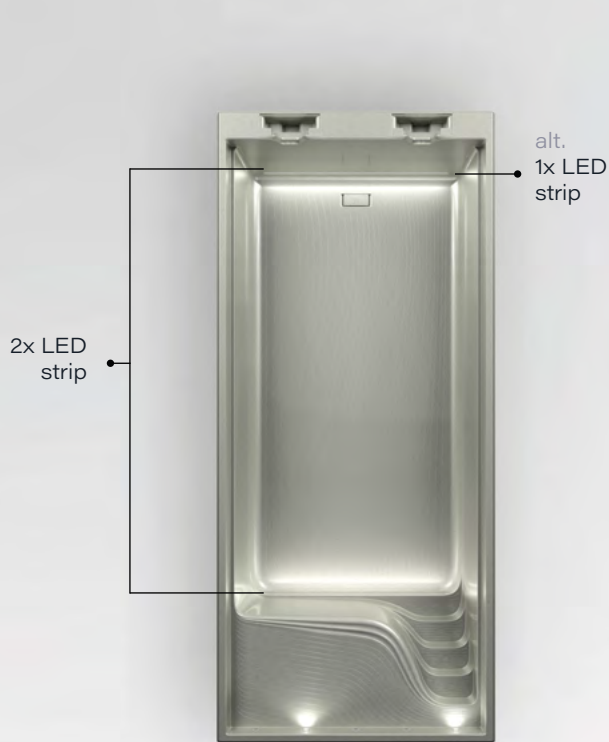

The LED strip is integrated into the pool wall so that it is flush with the surface, creating a clean, sleek design. It can be replaced at any time during the pool's lifespan.

CREATES IMMERSIVE ATMOSPHERE

LED LIGHT- CONFIGURATION OPTIONS

JETSWIM

SINGLE

DOUBLE

SUNLOUNGE

LINEAR

COLL

Every color tells a story. Our palette is more than a design choice — it's an emotional layer of your pool. From soft minerals to vivid reflections and sparkles, each finish responds to light, time, and water.