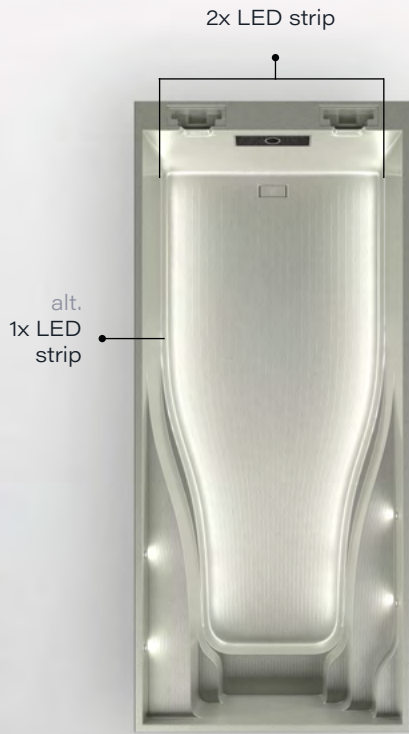

LED LIGHT- CONFIGURATION OPTIONS

JETSWIM