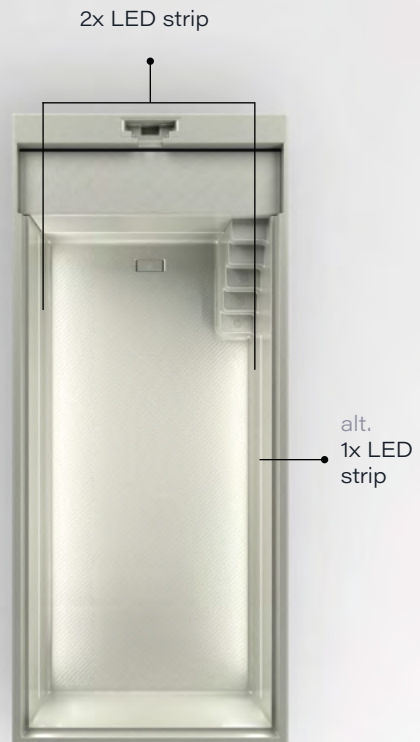

LED LIGHT- CONFIGURATION OPTIONS

LINEAR