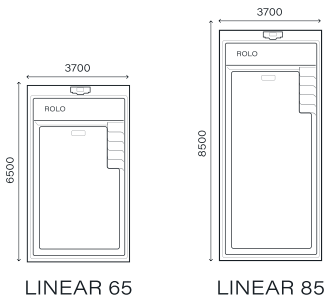

SUNLOUNGE 75

SUNLOUNGE 85

LINEAR 65