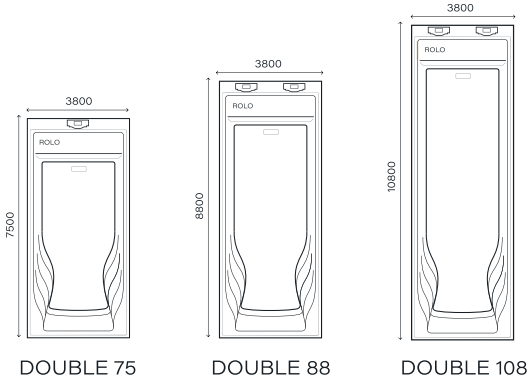

built it right.

POOL PORTFOLIO

WITH INTEGRATED ROLLO COVER

SINGLE 54

SINGLE 64

SINGLE 78

DOUBLE 75

DOUBLE 88