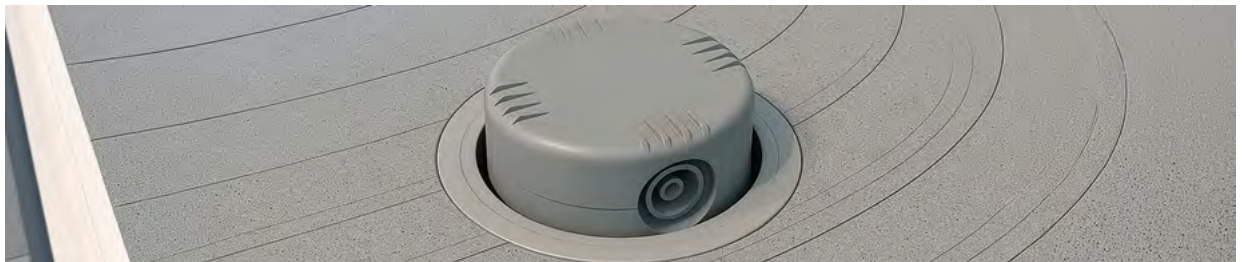

INFLOW CLEANING SYSTEM

Automatic cleaning
– all season long, even
while you're swimming

**Clean floor,
corners, and steps**
– completely
without cleaning
robots

**Lower
consumption**
of chemicals
and energy

Elegant
and almost
invisible design

**Suitable
for all** our pool
models